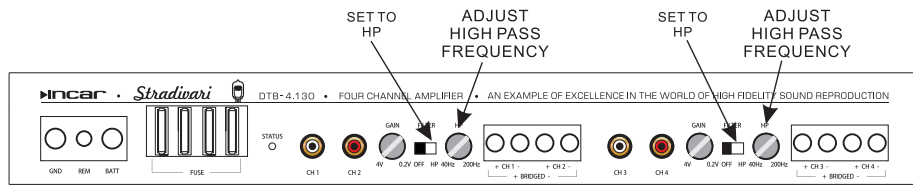

▶Incar

Stradivari

DTB-4.130

TYPICAL HP RANGE 4 CHANNEL CONFIGURATION

TYPICAL FULL RANGE 4 CHANNEL CONFIGURATION